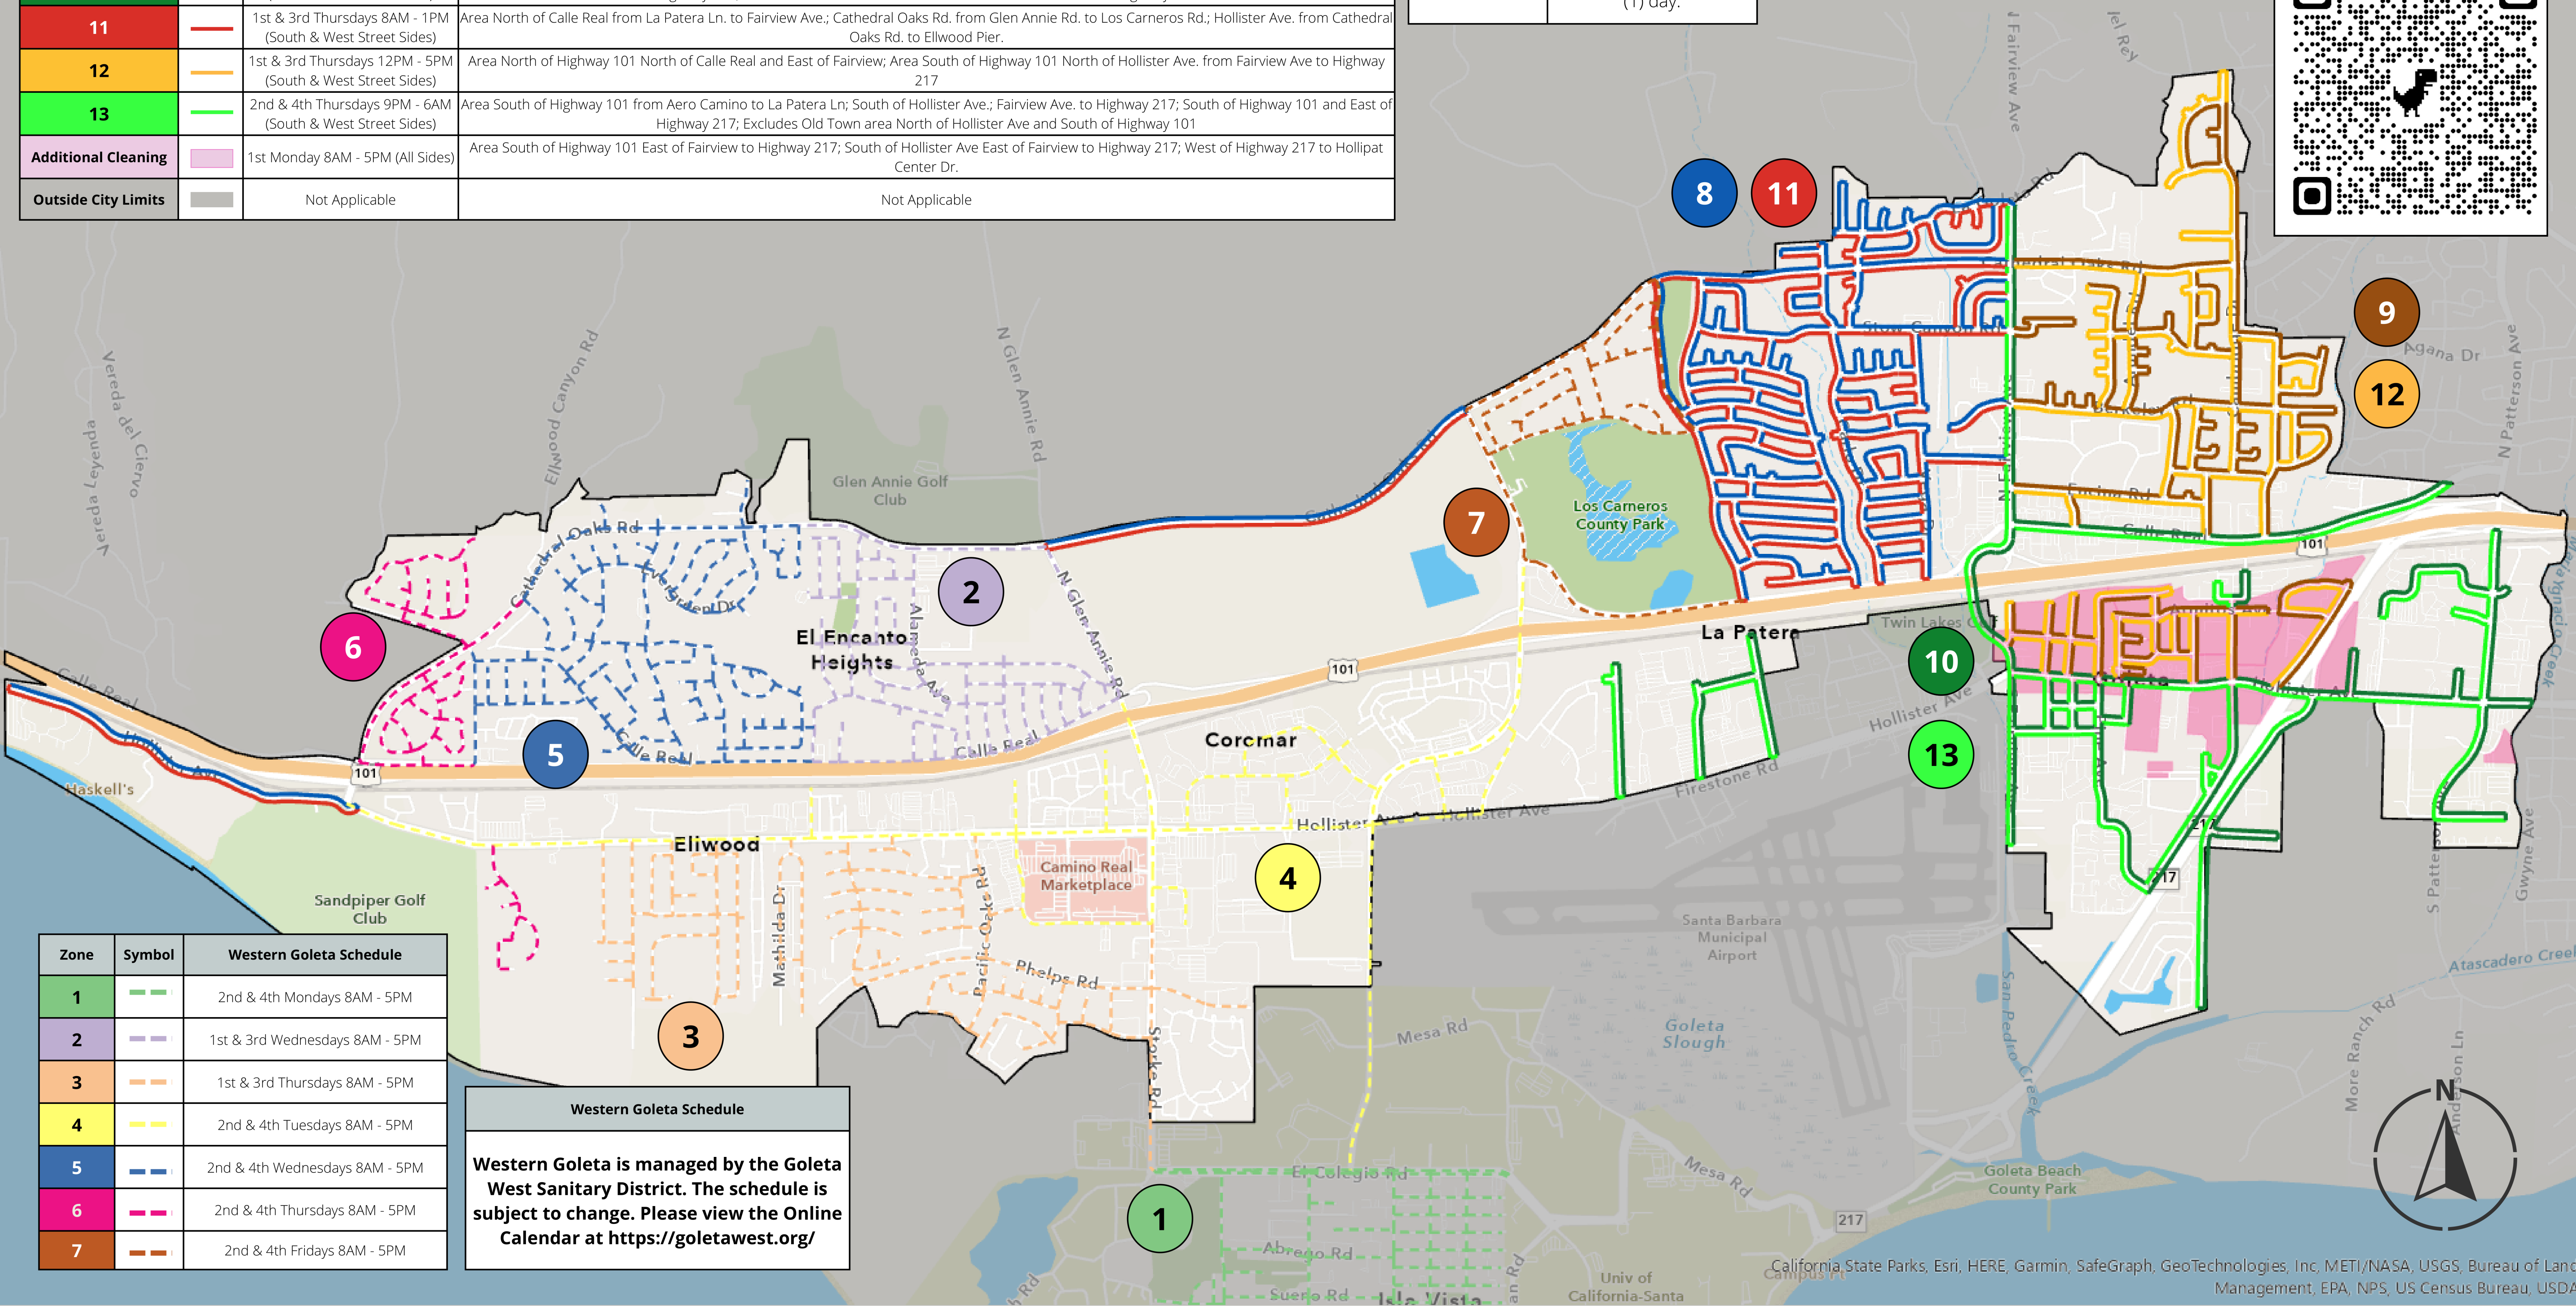

Eastern Goleta Schedule	
Rain Delays	One (1) Week following normal schedule.
Holidays	Sweeping delayed by one (1) day.

Scan the QR Code to View the City's Street Sweeping Program Website:

Zone	Symbol	Western Goleta Schedule
1		2nd & 4th Mondays 8AM - 5PM
2		1st & 3rd Wednesdays 8AM - 5PM
3		1st & 3rd Thursdays 8AM - 5PM
4		2nd & 4th Tuesdays 8AM - 5PM
5		2nd & 4th Wednesdays 8AM - 5PM
6		2nd & 4th Thursdays 8AM - 5PM
7		2nd & 4th Fridays 8AM - 5PM

Western Goleta Schedule

Western Goleta is managed by the Goleta West Sanitary District. The schedule is subject to change. Please view the Online Calendar at <https://goletawest.org/>