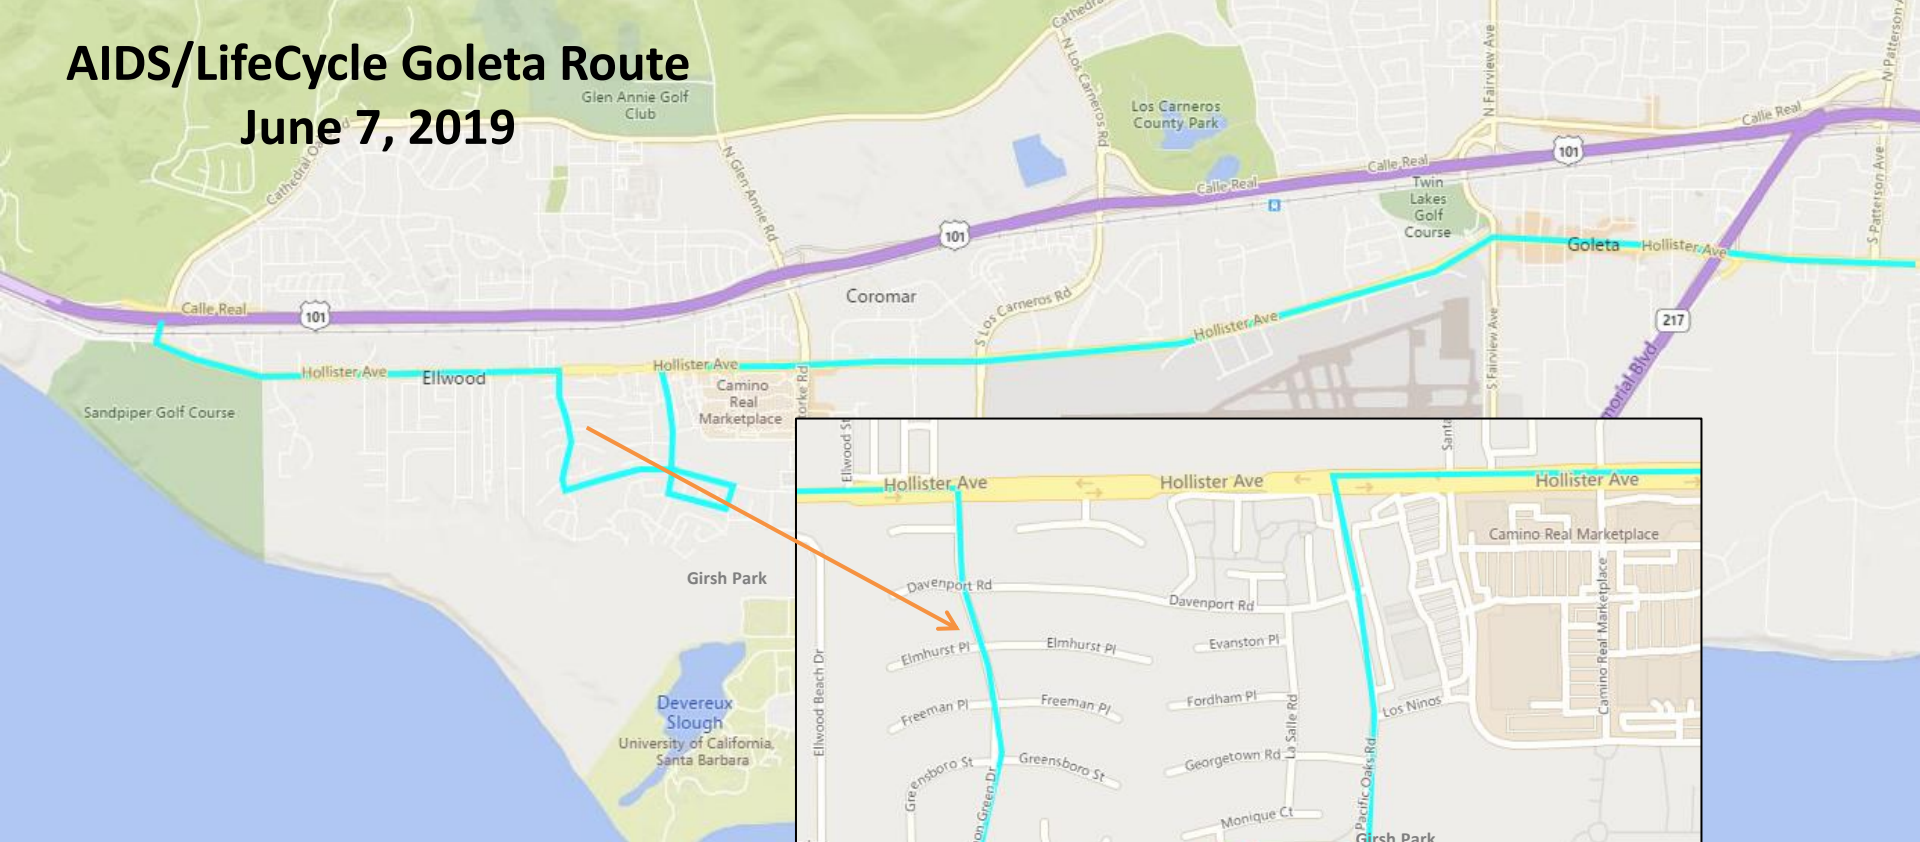

AIDS/LifeCycle Goleta Route

June 7, 2019

Legend

- U.S. 101 / 217 
- Goleta Route 